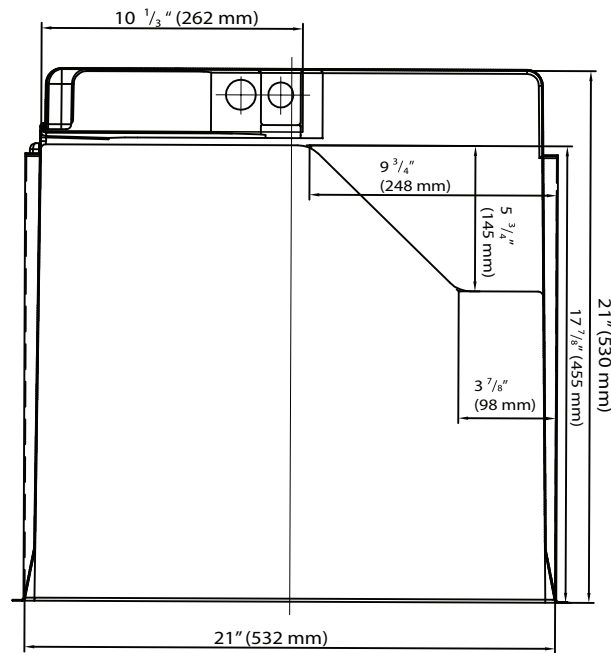

Front View

Side View

Top View

Front View

Side View

Top View

*Tower dimensions are approximate and may vary depending on your customized setup. In order for your unit to cool and operate correctly, the tower must be installed per the instructions in the user's manual. It is highly recommended that you have the unit onsite before making any modifications to countertops or cabinetry in order to accommodate the tower. Improper installation may void the warranty. EdgeStar and its affiliate companies are not responsible for damage incurred through the installation process.

Front View

Top View

Side View