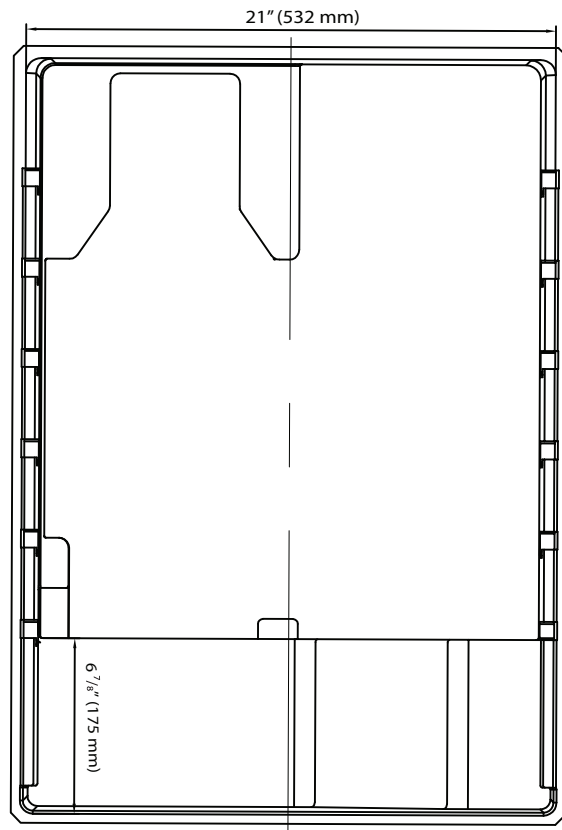

Front View

Side View

Top View

Front View

Side View

Top View

*Tower dimensions are approximate and may vary depending on your customized setup. In order for your unit to cool and operate correctly, the tower must be installed per the instructions in the user's manual. It is highly recommended that you have the unit onsite before making any modifications to countertops or cabinetry in order to accommodate the tower. Improper installation may void the warranty. EdgeStar and its affiliate companies are not responsible for damage incurred through the installation process.

Front View

Top View

Side View