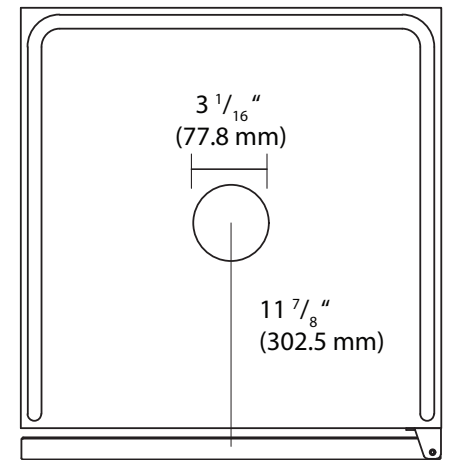

Front View

Side View

Top View

Front View

Side View

Top View

*Tower dimensions are approximate and may vary depending on your customized setup. In order for your unit to cool and operate correctly, the tower must be installed per the instructions in the user's manual. It is highly recommended that you have the unit onsite before making any modifications to countertops or cabinetry in order to accommodate the tower. Improper installation may void the warranty. EdgeStar and its affiliate companies are not responsible for damage incurred through the installation process.

Front View

Top View

Side View