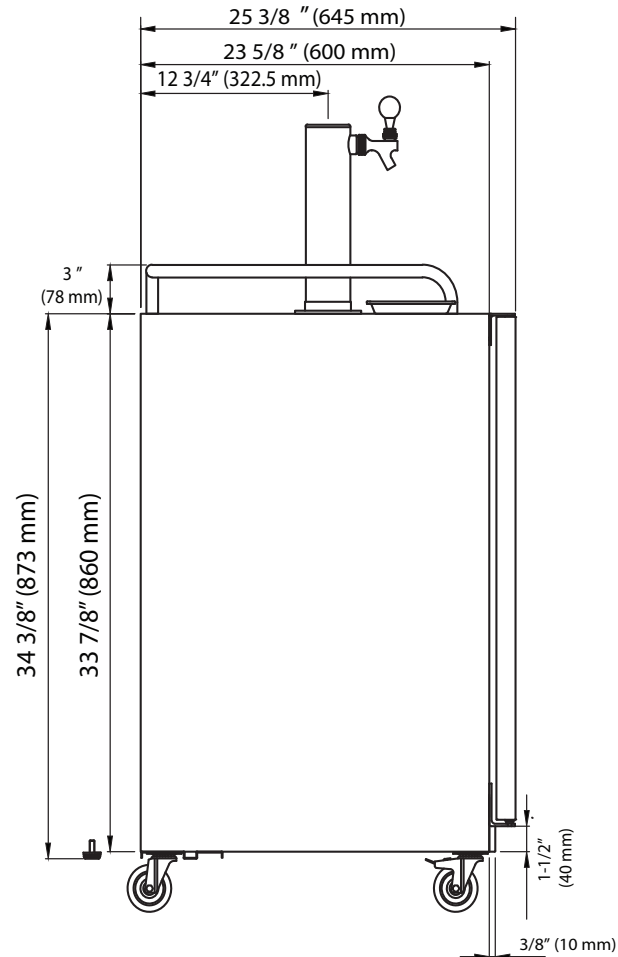

Front View

Side View

Top View

Front View

Side View

Top View

*Tower dimensions are approximate and may vary depending on your customized setup. In order for your unit to cool and operate correctly, the tower must be installed per the instructions in the user's manual. It is highly recommended that you have the unit onsite before making any modifications to countertops or cabinetry in order to accommodate the tower. Improper installation may void the warranty. EdgeStar and its affiliate companies are not responsible for damage incurred through the installation process.

Front View

Top View

Side View