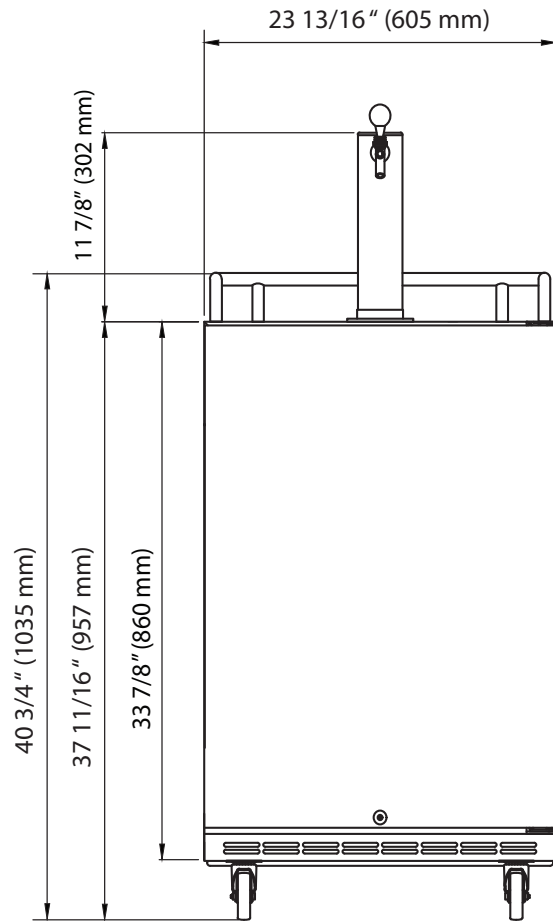

Front View

Side View

Top View

Front View

Side View

Top View

*Tower dimensions are approximate and may vary depending on your customized setup. In order for your unit to cool and operate correctly, the tower must be installed per the instructions in the user's manual. It is highly recommended that you have the unit onsite before making any modifications to countertops or cabinetry in order to accommodate the tower. Improper installation may void the warranty. EdgeStar and its affiliate companies are not responsible for damage incurred through the installation process.

Front View

Top View

Side View