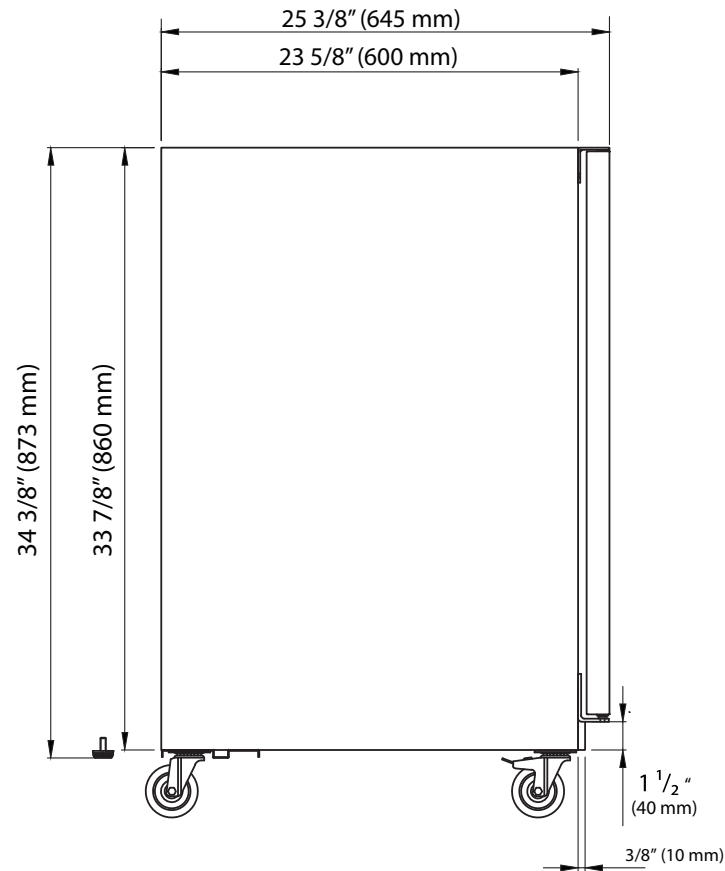

Front View

Side View

Top View

Front View

Side View

Top View

*Tower dimensions are approximate and may vary depending on your customized setup. In order for your unit to cool and operate correctly, the tower must be installed per the instructions in the user's manual. It is highly recommended that you have the unit onsite before making any modifications to countertops or cabinetry in order to accommodate the tower. Improper installation may void the warranty. EdgeStar and its affiliate companies are not responsible for damage incurred through the installation process.

Front View

Top View

Side View