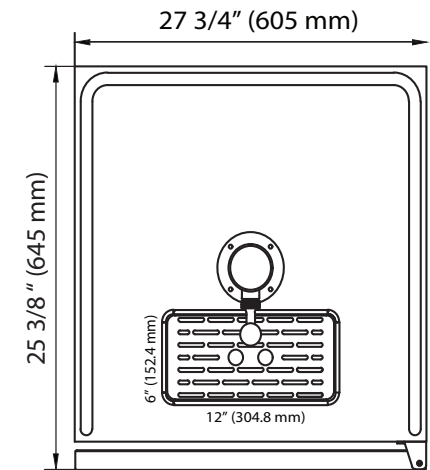

Front View

Side View

Top View

Front View

Side View

Top View

*Tower dimensions are approximate and may vary depending on your customized setup. In order for your unit to cool and operate correctly, the tower must be installed per the instructions in the user's manual. It is highly recommended that you have the unit onsite before making any modifications to countertops or cabinetry in order to accommodate the tower. Improper installation may void the warranty. EdgeStar and its affiliate companies are not responsible for damage incurred through the installation process.

Front View

Top View

Side View