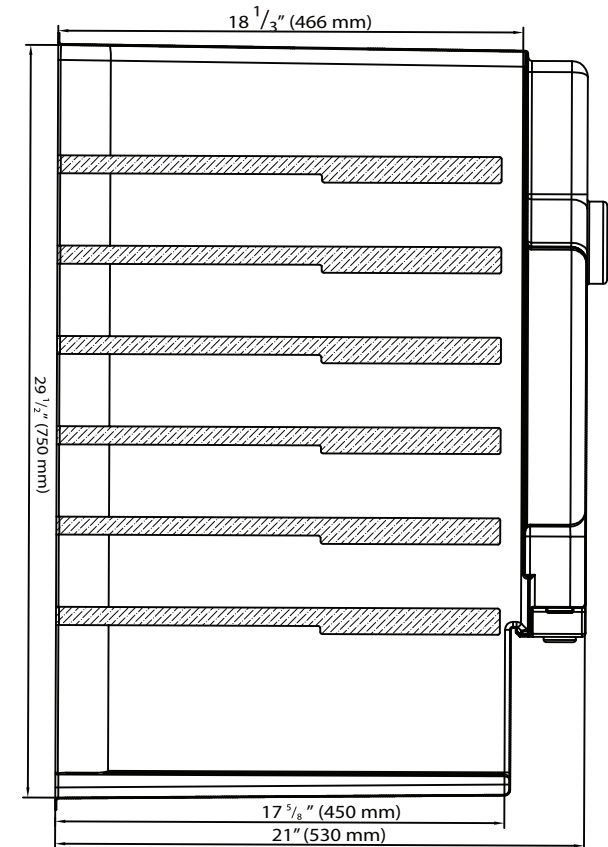

Front View

Side View

Top View

Front View

Side View

Top View

*Tower dimensions are approximate and may vary depending on your customized setup. In order for your unit to cool and operate correctly, the tower must be installed per the instructions in the user's manual. It is highly recommended that you have the unit onsite before making any modifications to countertops or cabinetry in order to accommodate the tower. Improper installation may void the warranty. EdgeStar and its affiliate companies are not responsible for damage incurred through the installation process.

Front View

Top View

Side View