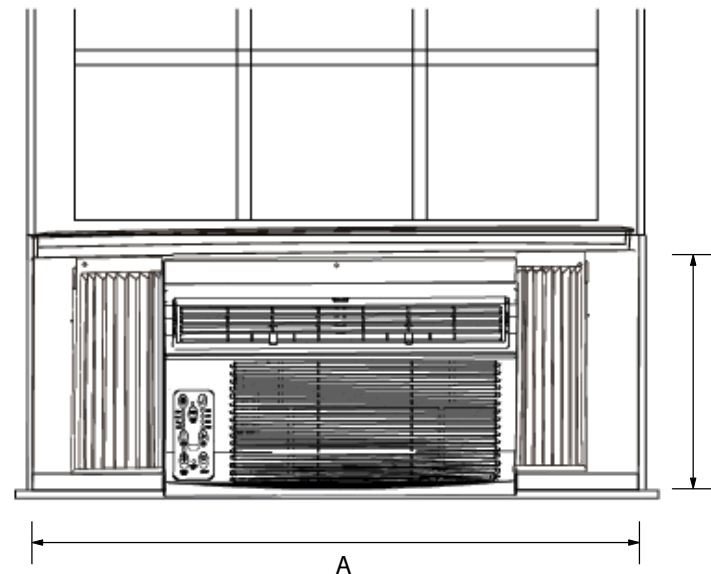

Product Dimensions

A: Depth: 15 3/4" (400 mm)

B: Height: 12 3/4" (324 mm)

C: Width: 18 9/16" (472 mm)

Window Dimensions

A: Window Width: 22" (559 mm) / min - 36" (914 mm) / max

B: Window Height: 13 1/4" (337 mm) / min