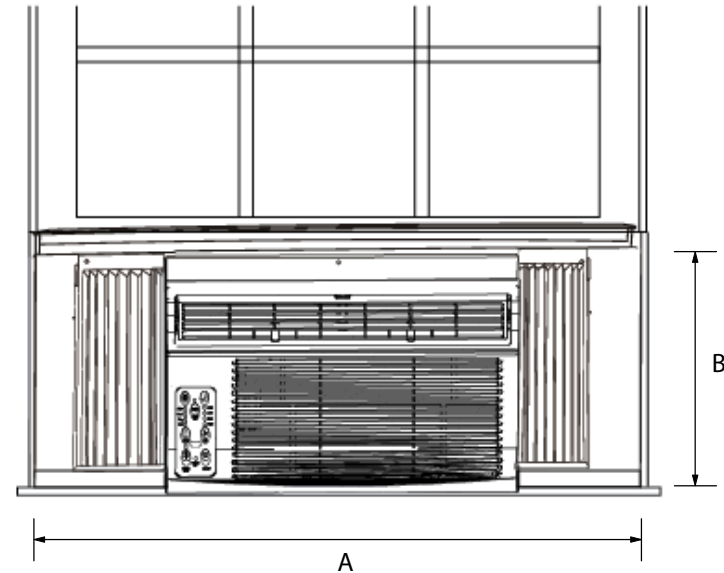

Product Dimensions

A: Depth: 17 1/2" (445 mm)
B: Height: 13 5/16" (338 mm)
C: Width: 19" (483 mm)

Window Dimensions

A: Window Width: 23" (585 mm) / min - 36" (915 mm) / max
B: Window Height: 15 1/2" (394 mm) / min