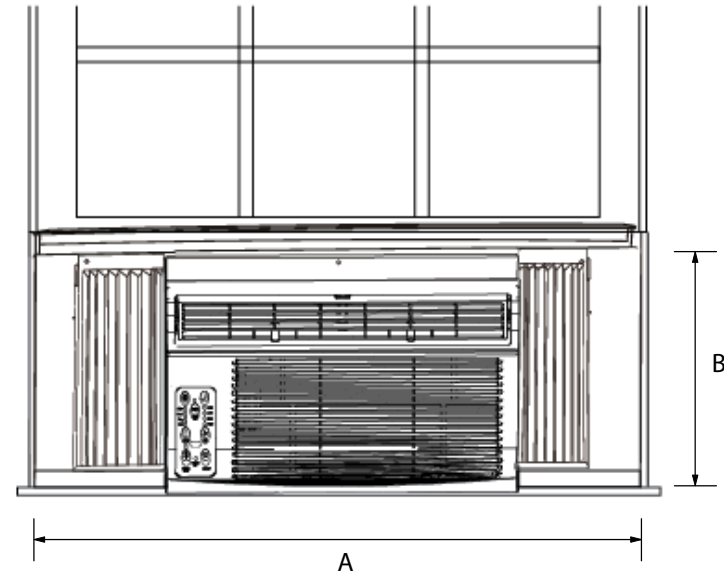

Product Dimensions

A: Depth: 17 1/2" (445 mm)

B: Height: 13 5/16" (338 mm)

C: Width: 18 1/2" (470 mm)

Window Dimensions

A: Window Width: 23" (584 mm) / min - 36" (914 mm) / max

B: Window Height: 14" (356 mm) / min