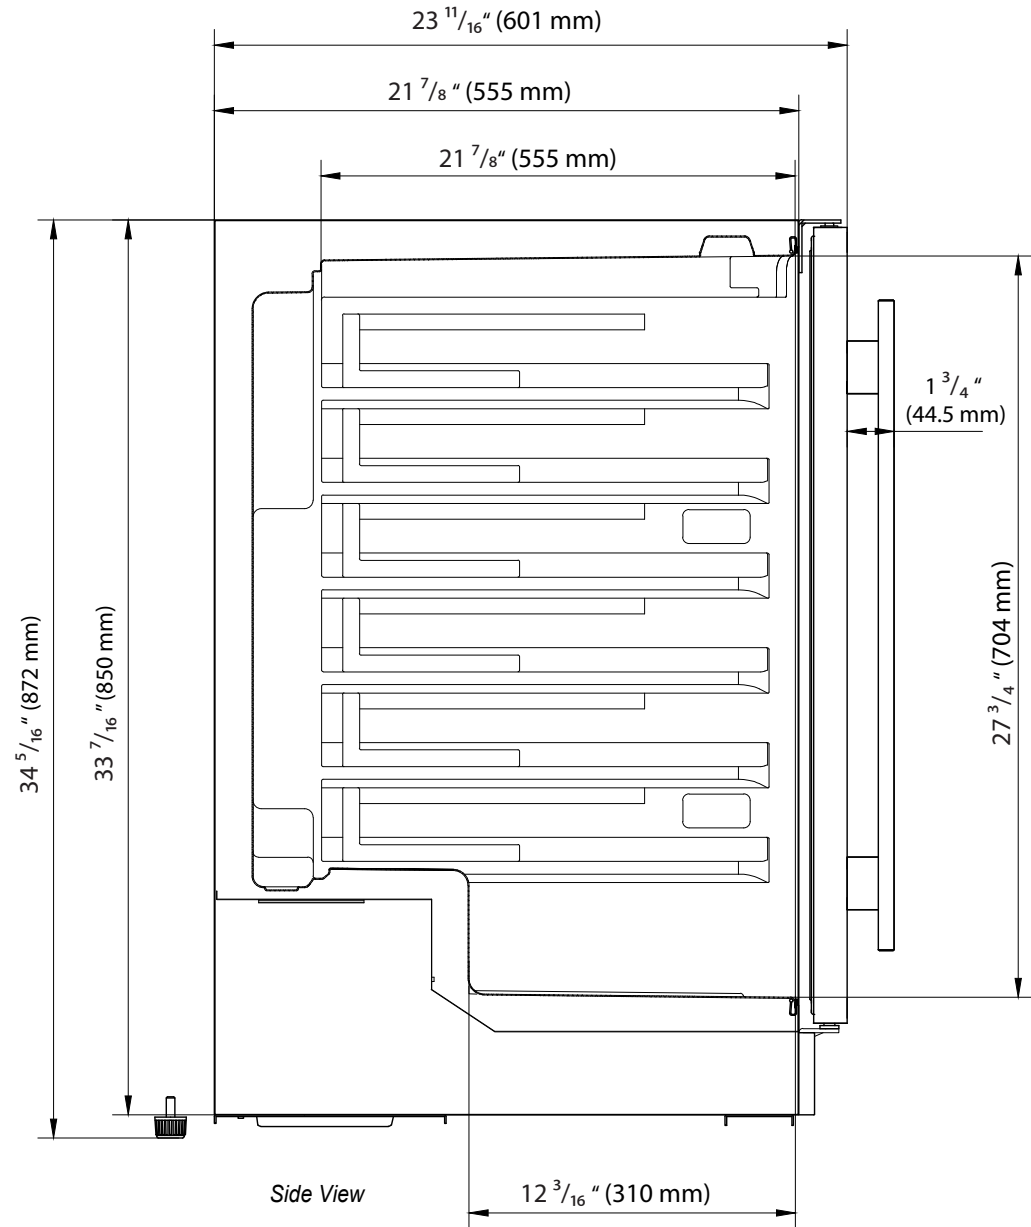

Front View

Side View

Front View

Side View

Note: If entire unit, including door to be recessed, the door requires 1/4" clearance from any adjacent cabinet frame when opening and closing