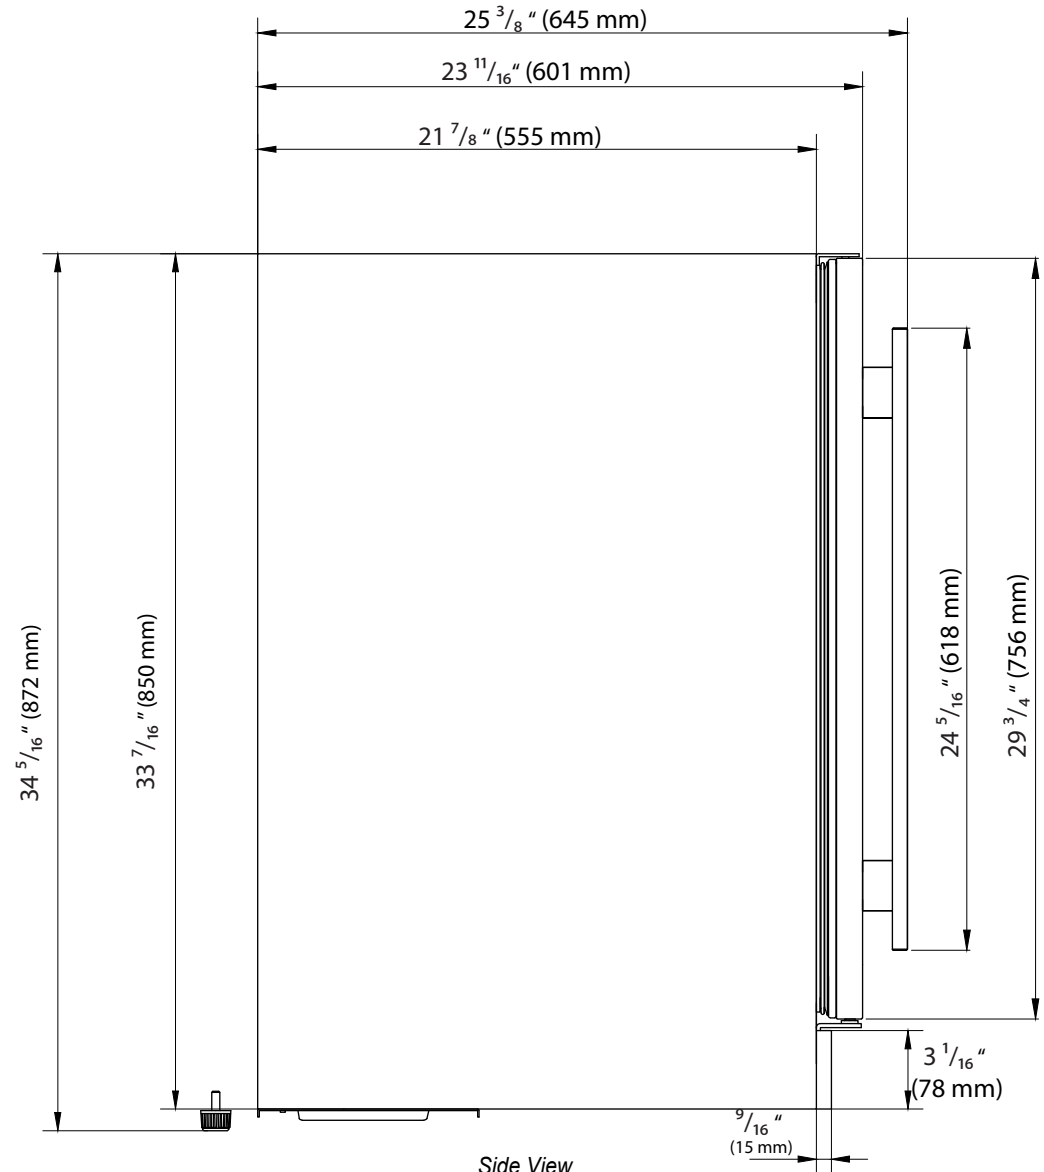

Front View

Side View

Front View

Side View

Note: If entire unit, including door to be recessed, the door requires 1/4" clearance from any adjacent cabinet frame when opening and closing