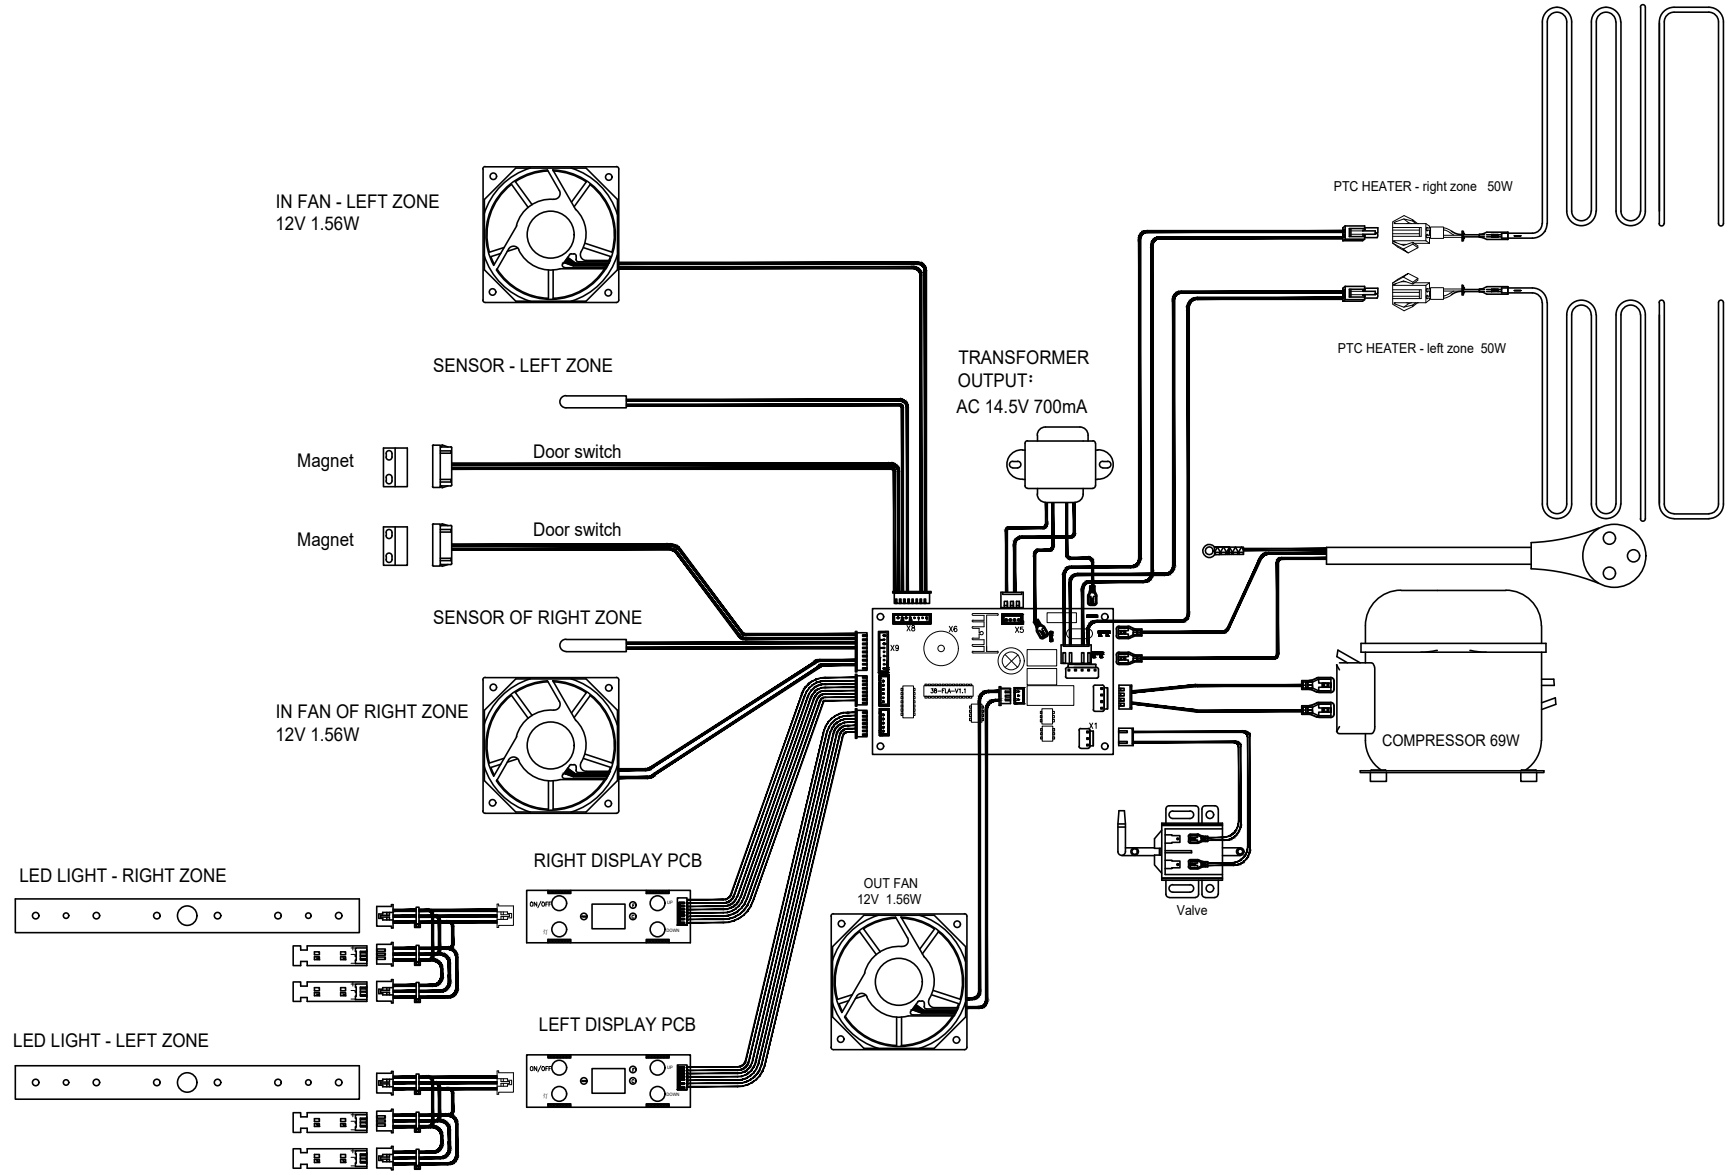

EDGE STAR[®]

Document Type: Wiring Diagram

Model: AWC241FD

Version 1.0 10122017

**Warranty service should be performed by an authorized service representative only.*