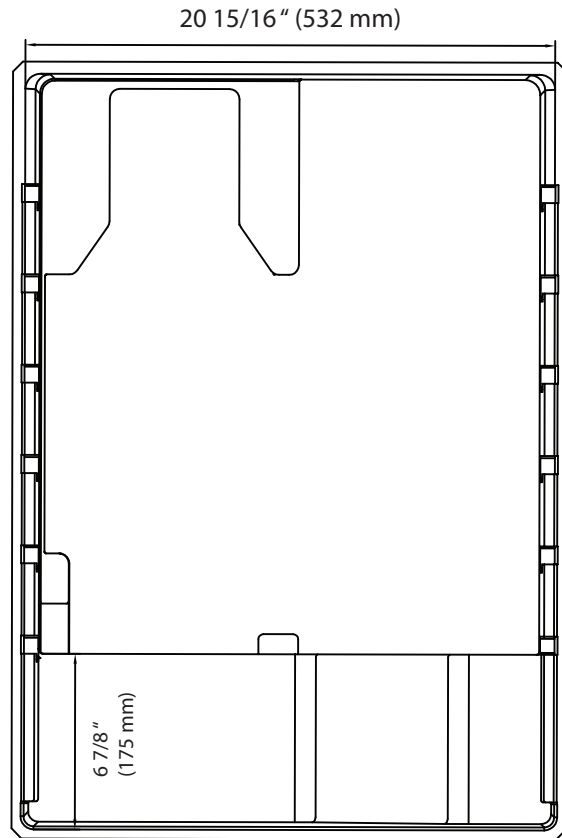

Front View

Side View

Top View

Front View

Side View

Top View

*Tower dimensions are approximate and may vary depending on your customized setup. In order for your unit to cool and operate correctly, the tower must be installed per the instructions in the user's manual. It is highly recommended that you have the unit onsite before making any modifications to countertops or cabinetry in order to accommodate the tower. Improper installation may void the warranty. EdgeStar and its affiliate companies are not responsible for damage incurred through the installation process.

Front View

Side View

Top View