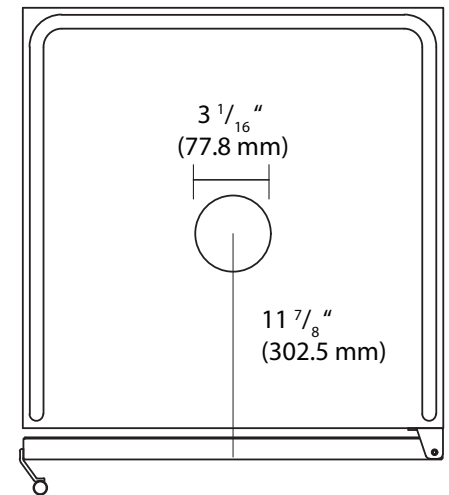

Front View

Side View

Top View

Front View

Side View

Top View

*Tower dimensions are approximate and may vary depending on your customized setup. In order for your unit to cool and operate correctly, the tower must be installed per the instructions in the user's manual. It is highly recommended that you have the unit onsite before making any modifications to countertops or cabinetry in order to accommodate the tower. Improper installation may void the warranty. EdgeStar and its affiliate companies are not responsible for damage incurred through the installation process.

Front View

Side View

Top View