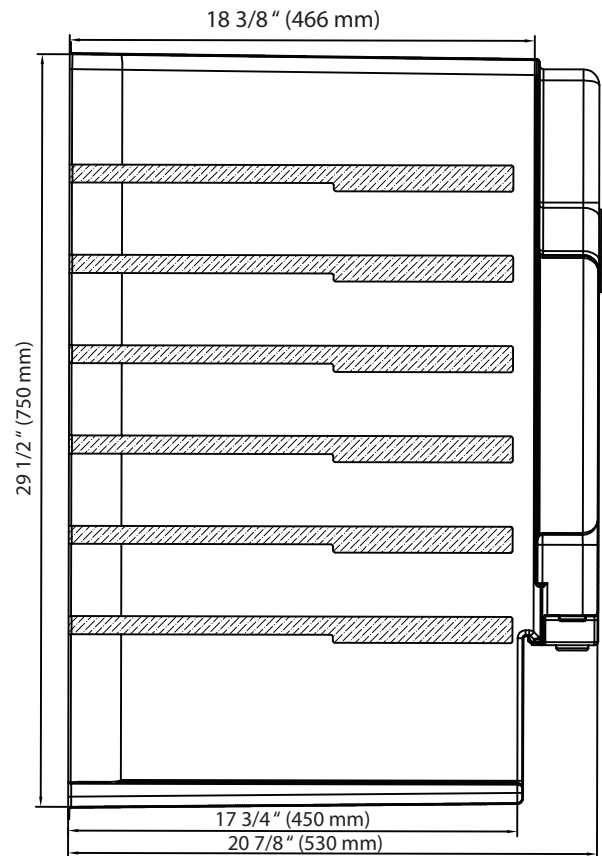

Front View

Side View

Top View

Front View

Side View

Top View

*Tower dimensions are approximate and may vary depending on your customized setup. In order for your unit to cool and operate correctly, the tower must be installed per the instructions in the user's manual. It is highly recommended that you have the unit onsite before making any modifications to countertops or cabinetry in order to accommodate the tower. Improper installation may void the warranty. EdgeStar and its affiliate companies are not responsible for damage incurred through the installation process.

Front View

Side View

Top View