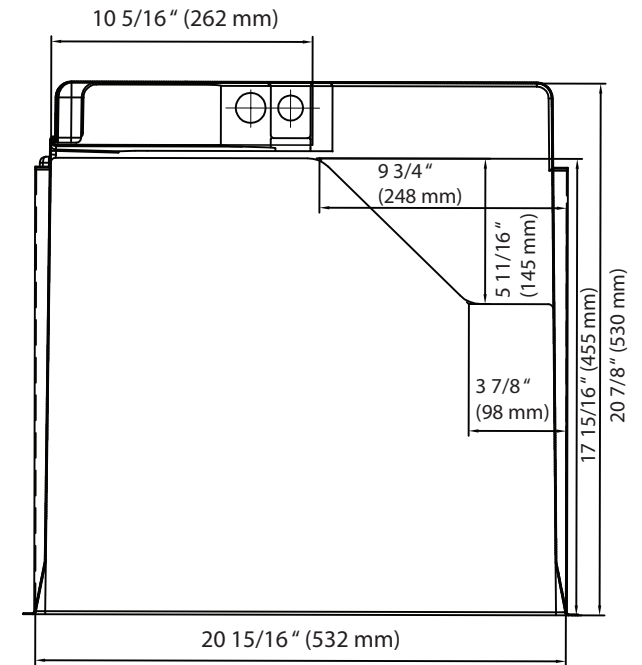

Front View

Side View

Top View

Front View

Side View

Top View

*Tower dimensions are approximate and may vary depending on your customized setup. In order for your unit to cool and operate correctly, the tower must be installed per the instructions in the user's manual. It is highly recommended that you have the unit onsite before making any modifications to countertops or cabinetry in order to accommodate the tower. Improper installation may void the warranty. EdgeStar and its affiliate companies are not responsible for damage incurred through the installation process.

Front View

Side View

Top View