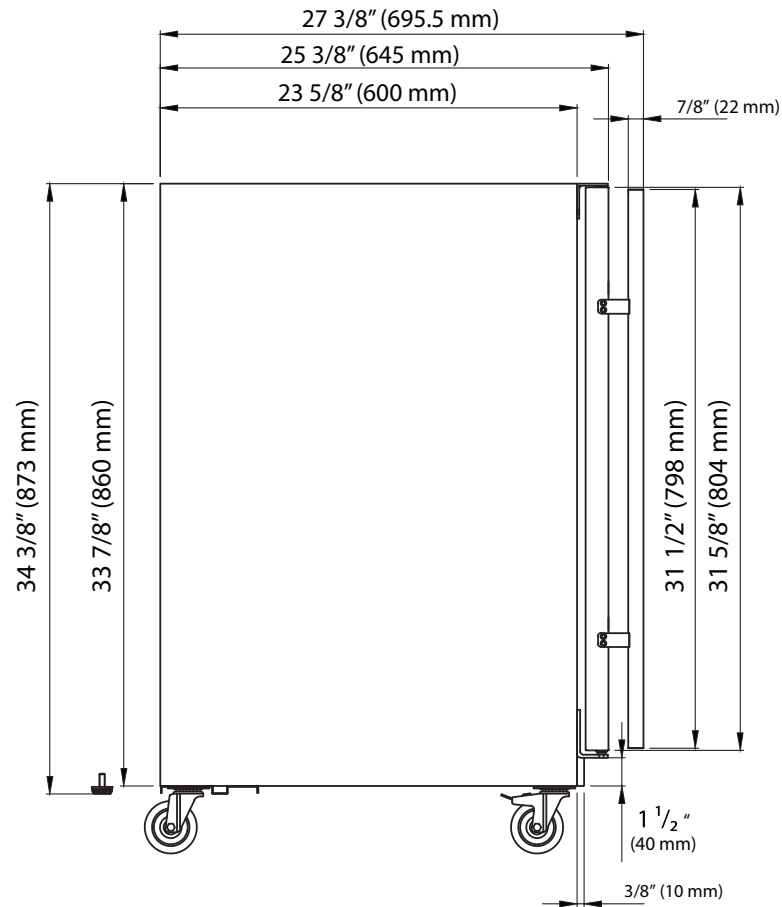

Front View

Side View

Top View

Front View

Side View

Top View

*Tower dimensions are approximate and may vary depending on your customized setup. In order for your unit to cool and operate correctly, the tower must be installed per the instructions in the user's manual. It is highly recommended that you have the unit onsite before making any modifications to countertops or cabinetry in order to accommodate the tower. Improper installation may void the warranty. EdgeStar and its affiliate companies are not responsible for damage incurred through the installation process.

Front View

Side View

Top View