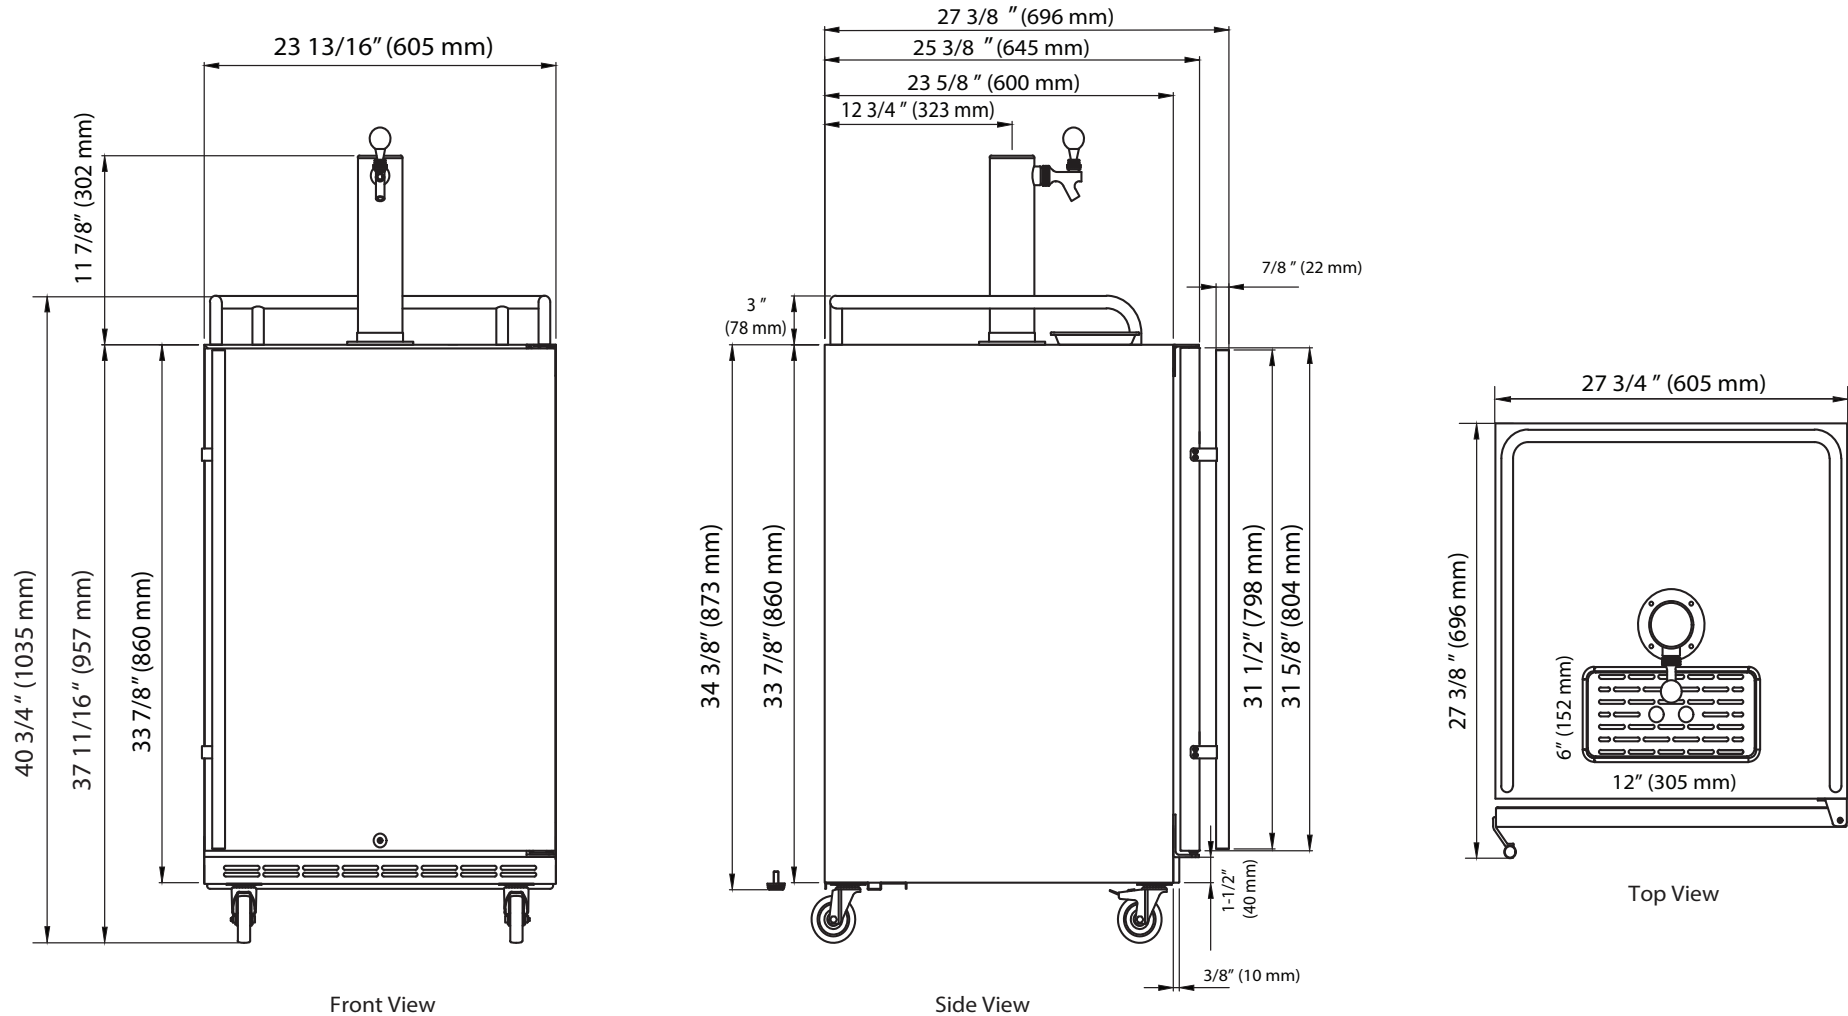

Front View

Side View

Top View

Front View

Side View

Top View

*Tower dimensions are approximate and may vary depending on your customized setup. In order for your unit to cool and operate correctly, the tower must be installed per the instructions in the user's manual. It is highly recommended that you have the unit onsite before making any modifications to countertops or cabinetry in order to accommodate the tower. Improper installation may void the warranty. EdgeStar and its affiliate companies are not responsible for damage incurred through the installation process.

Front View

Side View

Top View