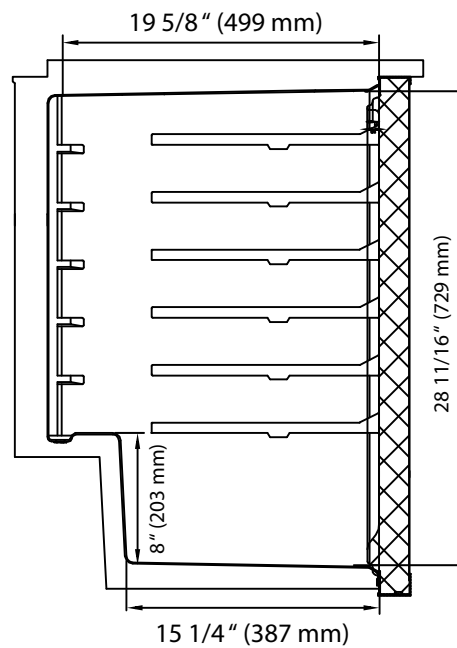

Front View

Side View

Front View

Side View

*Tower dimensions are approximate and may vary depending on your customized setup. In order for your unit to cool and operate correctly, the tower must be installed per the instructions in the user's manual. It is highly recommended that you have the unit onsite before making any modifications to countertops or cabinetry in order to accommodate the tower. Improper installation may void the warranty. EdgeStar and its affiliate companies are not responsible for damage incurred through the installation process.

Front View

Side View

Top View