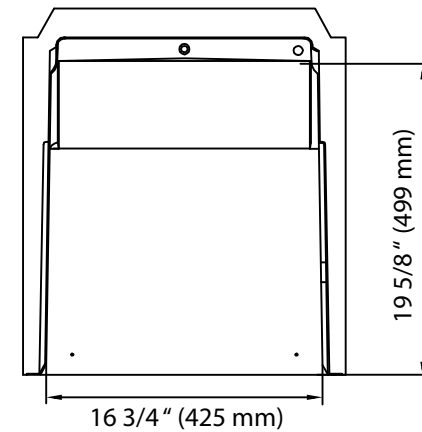

Front View

Side View

Front View

Side View

*Tower dimensions are approximate and may vary depending on your customized setup. In order for your unit to cool and operate correctly, the tower must be installed per the instructions in the user's manual. It is highly recommended that you have the unit onsite before making any modifications to countertops or cabinetry in order to accommodate the tower. Improper installation may void the warranty. EdgeStar and its affiliate companies are not responsible for damage incurred through the installation process.

Front View

Side View

Top View