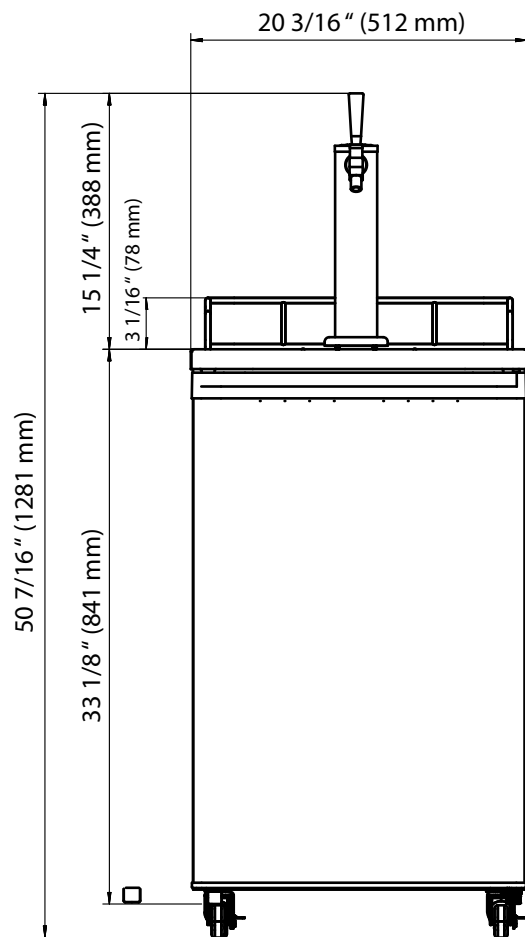

Front View

Side View

Front View

Side View

*Tower dimensions are approximate and may vary depending on your customized setup. In order for your unit to cool and operate correctly, the tower must be installed per the instructions in the user's manual. It is highly recommended that you have the unit onsite before making any modifications to countertops or cabinetry in order to accommodate the tower. Improper installation may void the warranty. EdgeStar and its affiliate companies are not responsible for damage incurred through the installation process.

Front View

Side View

Top View