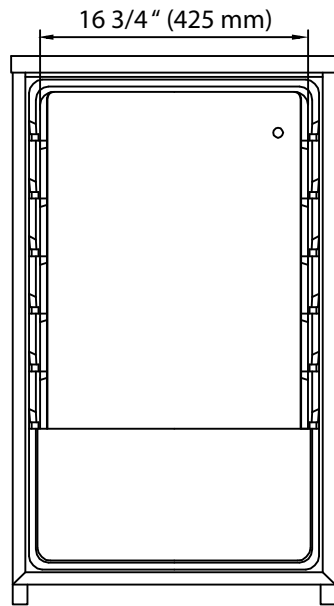

Front View

Side View

Front View

Side View

*Tower dimensions are approximate and may vary depending on your customized setup. In order for your unit to cool and operate correctly, the tower must be installed per the instructions in the user's manual. It is highly recommended that you have the unit onsite before making any modifications to countertops or cabinetry in order to accommodate the tower. Improper installation may void the warranty. EdgeStar and its affiliate companies are not responsible for damage incurred through the installation process.

Front View

Side View

Top View