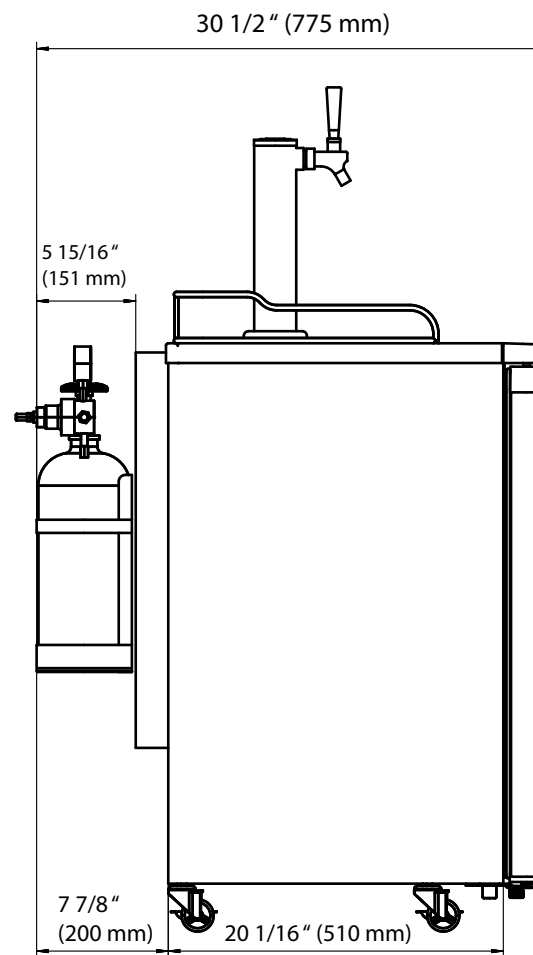

Front View

Side View

Front View

Side View

*Tower dimensions are approximate and may vary depending on your customized setup. In order for your unit to cool and operate correctly, the tower must be installed per the instructions in the user's manual. It is highly recommended that you have the unit onsite before making any modifications to countertops or cabinetry in order to accommodate the tower. Improper installation may void the warranty. EdgeStar and its affiliate companies are not responsible for damage incurred through the installation process.

Front View

Side View

Top View