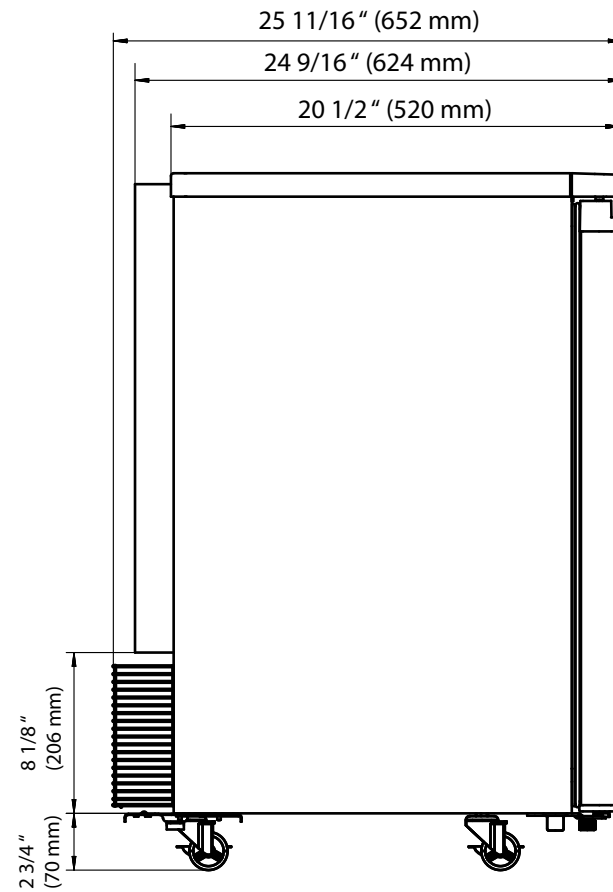

Front View

Side View

Front View

Side View

*Tower dimensions are approximate and may vary depending on your customized setup. In order for your unit to cool and operate correctly, the tower must be installed per the instructions in the user's manual. It is highly recommended that you have the unit onsite before making any modifications to countertops or cabinetry in order to accommodate the tower. Improper installation may void the warranty. EdgeStar and its affiliate companies are not responsible for damage incurred through the installation process.

Front View

Side View

Top View