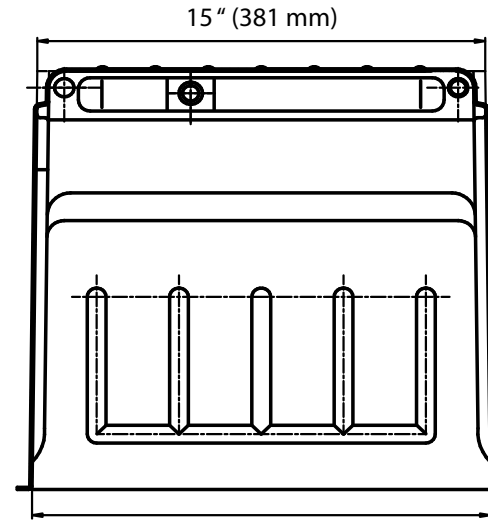

*Tower dimensions are approximate and may vary depending on your customized setup. In order for your unit to cool and operate correctly, the tower must be installed per the instructions in the user's manual. It is highly recommended that you have the unit onsite before making any modifications to countertops or cabinetry in order to accommodate the tower. Improper installation may void the warranty. EdgeStar and its affiliate companies are not responsible for damage incurred through the installation process.

Side View

Top View

Front View

Side View

Top View

BEIGER ESTERA®