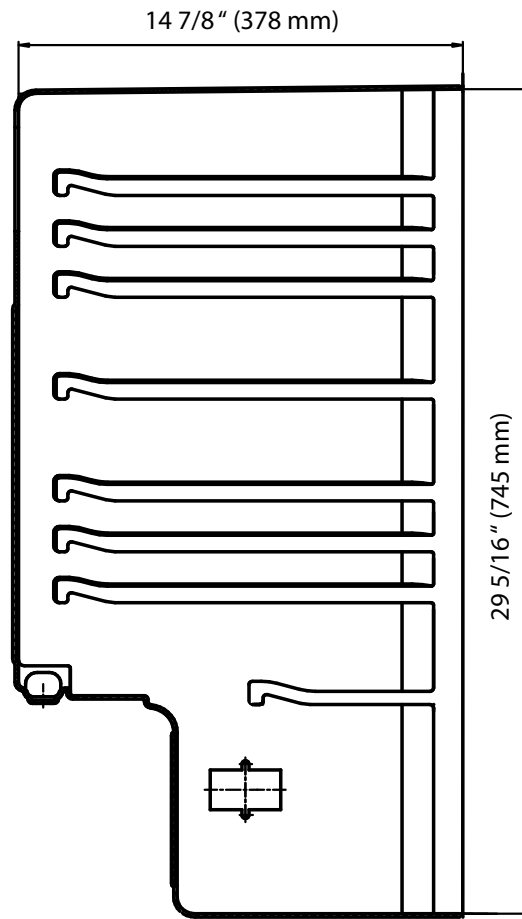

*Tower dimensions are approximate and may vary depending on your customized setup. In order for your unit to cool and operate correctly, the tower must be installed per the instructions in the user's manual. It is highly recommended that you have the unit onsite before making any modifications to countertops or cabinetry in order to accommodate the tower. Improper installation may void the warranty. EdgeStar and its affiliate companies are not responsible for damage incurred through the installation process.

Side View

Top View

Front View

Side View

Top View

BEIGER ESTERA®