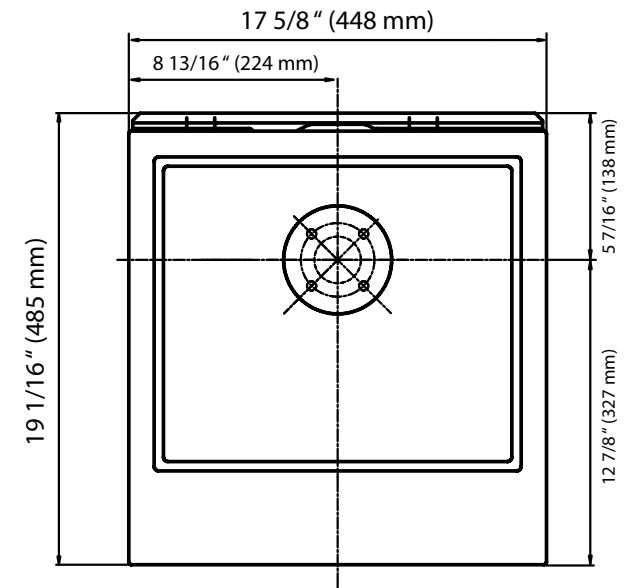

*Tower dimensions are approximate and may vary depending on your customized setup. In order for your unit to cool and operate correctly, the tower must be installed per the instructions in the user's manual. It is highly recommended that you have the unit onsite before making any modifications to countertops or cabinetry in order to accommodate the tower. Improper installation may void the warranty. EdgeStar and its affiliate companies are not responsible for damage incurred through the installation process.

Side View

Top View

Front View

Side View

Top View

BEIGER ESTERA®