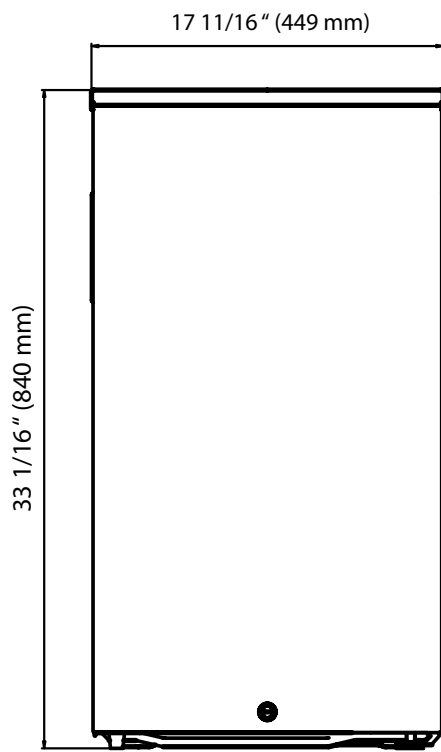

*Tower dimensions are approximate and may vary depending on your customized setup. In order for your unit to cool and operate correctly, the tower must be installed per the instructions in the user's manual. It is highly recommended that you have the unit onsite before making any modifications to countertops or cabinetry in order to accommodate the tower. Improper installation may void the warranty. EdgeStar and its affiliate companies are not responsible for damage incurred through the installation process.

Side View

Top View

Front View

Side View

Top View

BEIGER ESTERA®