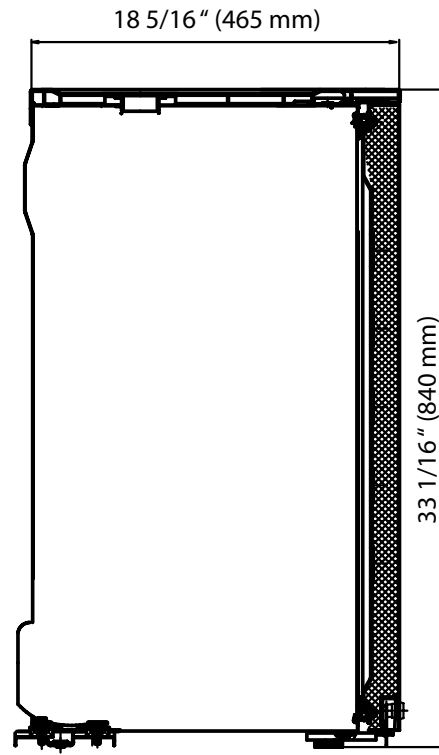

*Tower dimensions are approximate and may vary depending on your customized setup. In order for your unit to cool and operate correctly, the tower must be installed per the instructions in the user's manual. It is highly recommended that you have the unit onsite before making any modifications to countertops or cabinetry in order to accommodate the tower. Improper installation may void the warranty. EdgeStar and its affiliate companies are not responsible for damage incurred through the installation process.

Side View

Top View

Front View

Side View

Top View

BEIGER ESTERA®