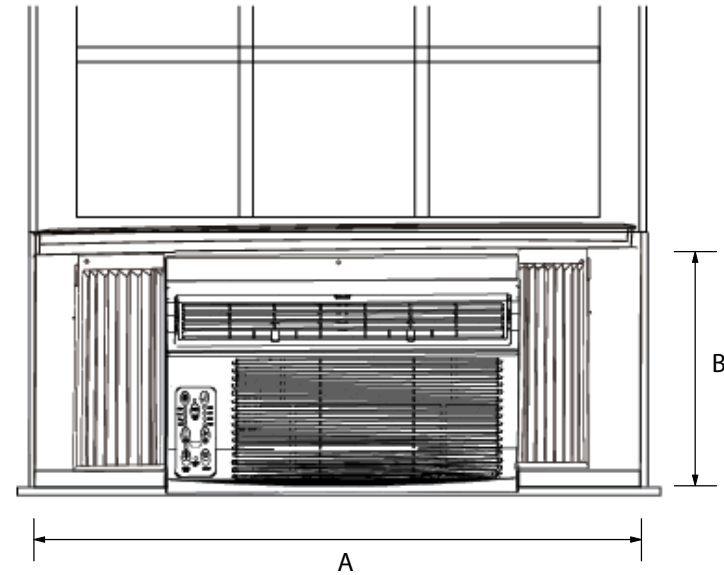

Product Dimensions

A: Depth: 25 3/8" (645 mm)

B: Height: 17 7/8" (455 mm)

C: Width: 23 5/8" (600 mm)

Window Dimensions

A: Window Width: 31" (788 mm) / min - 42" (1067 mm) / max

B: Window Height: 19 1/2" (496 mm) / min