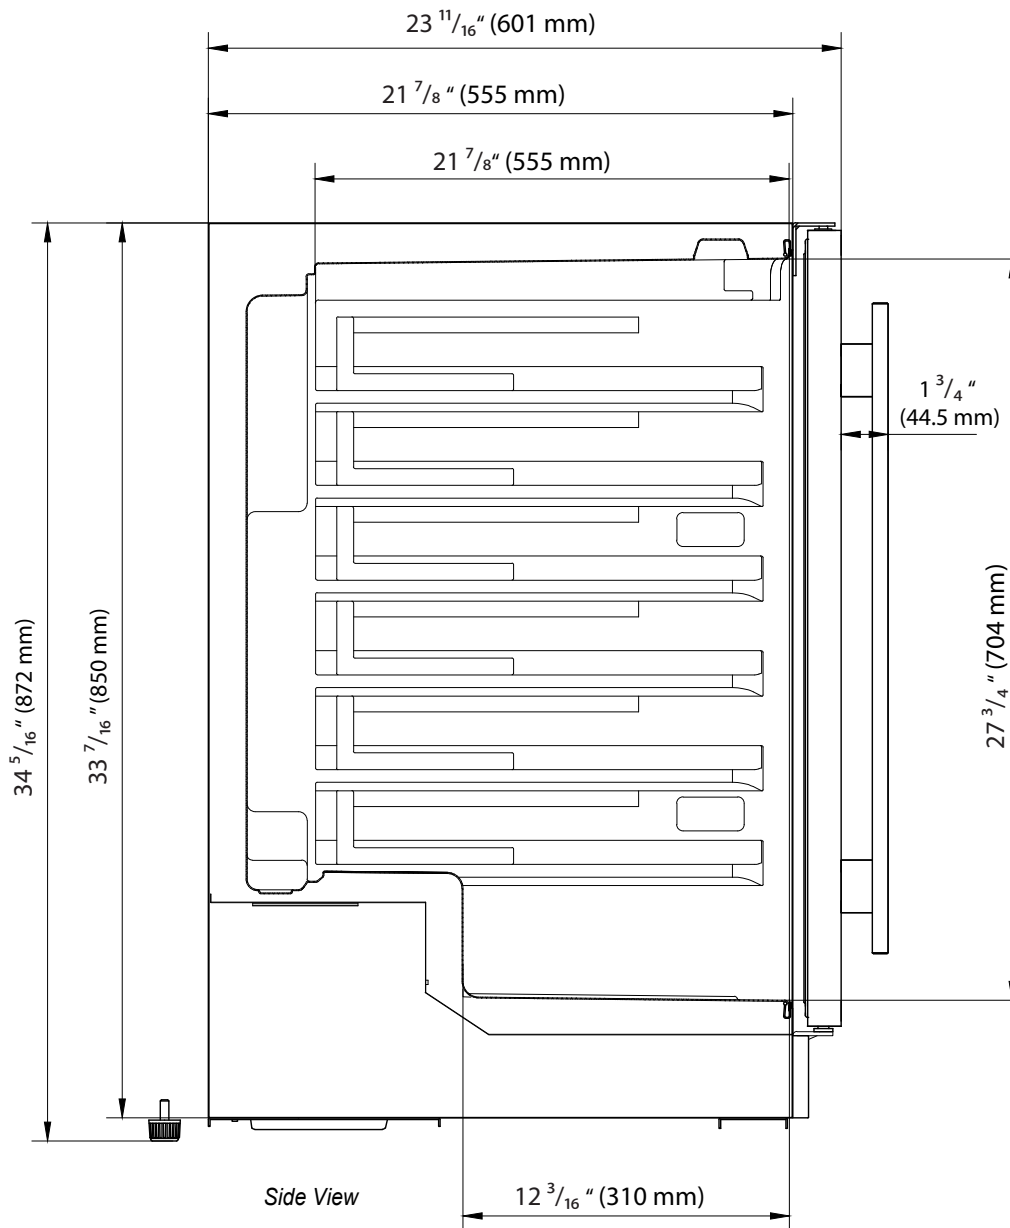

Front View

Side View

Front View

Side View

Note: If entire unit, including door to be recessed, the door requires 1/4" clearance from any adjacent cabinet frame when opening and closing