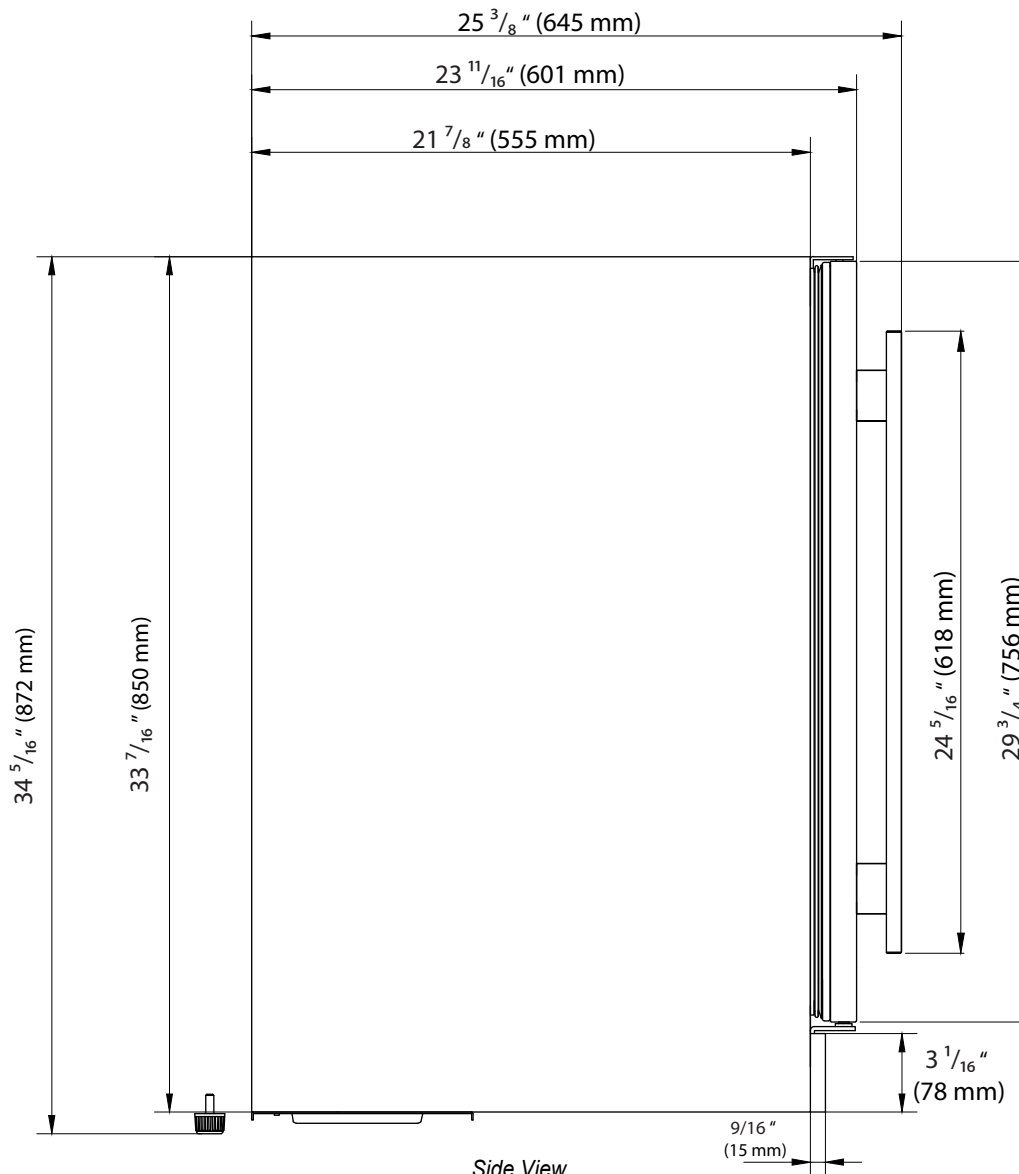

Front View

Side View

Front View

Side View

Note: If entire unit, including door to be recessed, the door requires 1/4" clearance from any adjacent cabinet frame when opening and closing