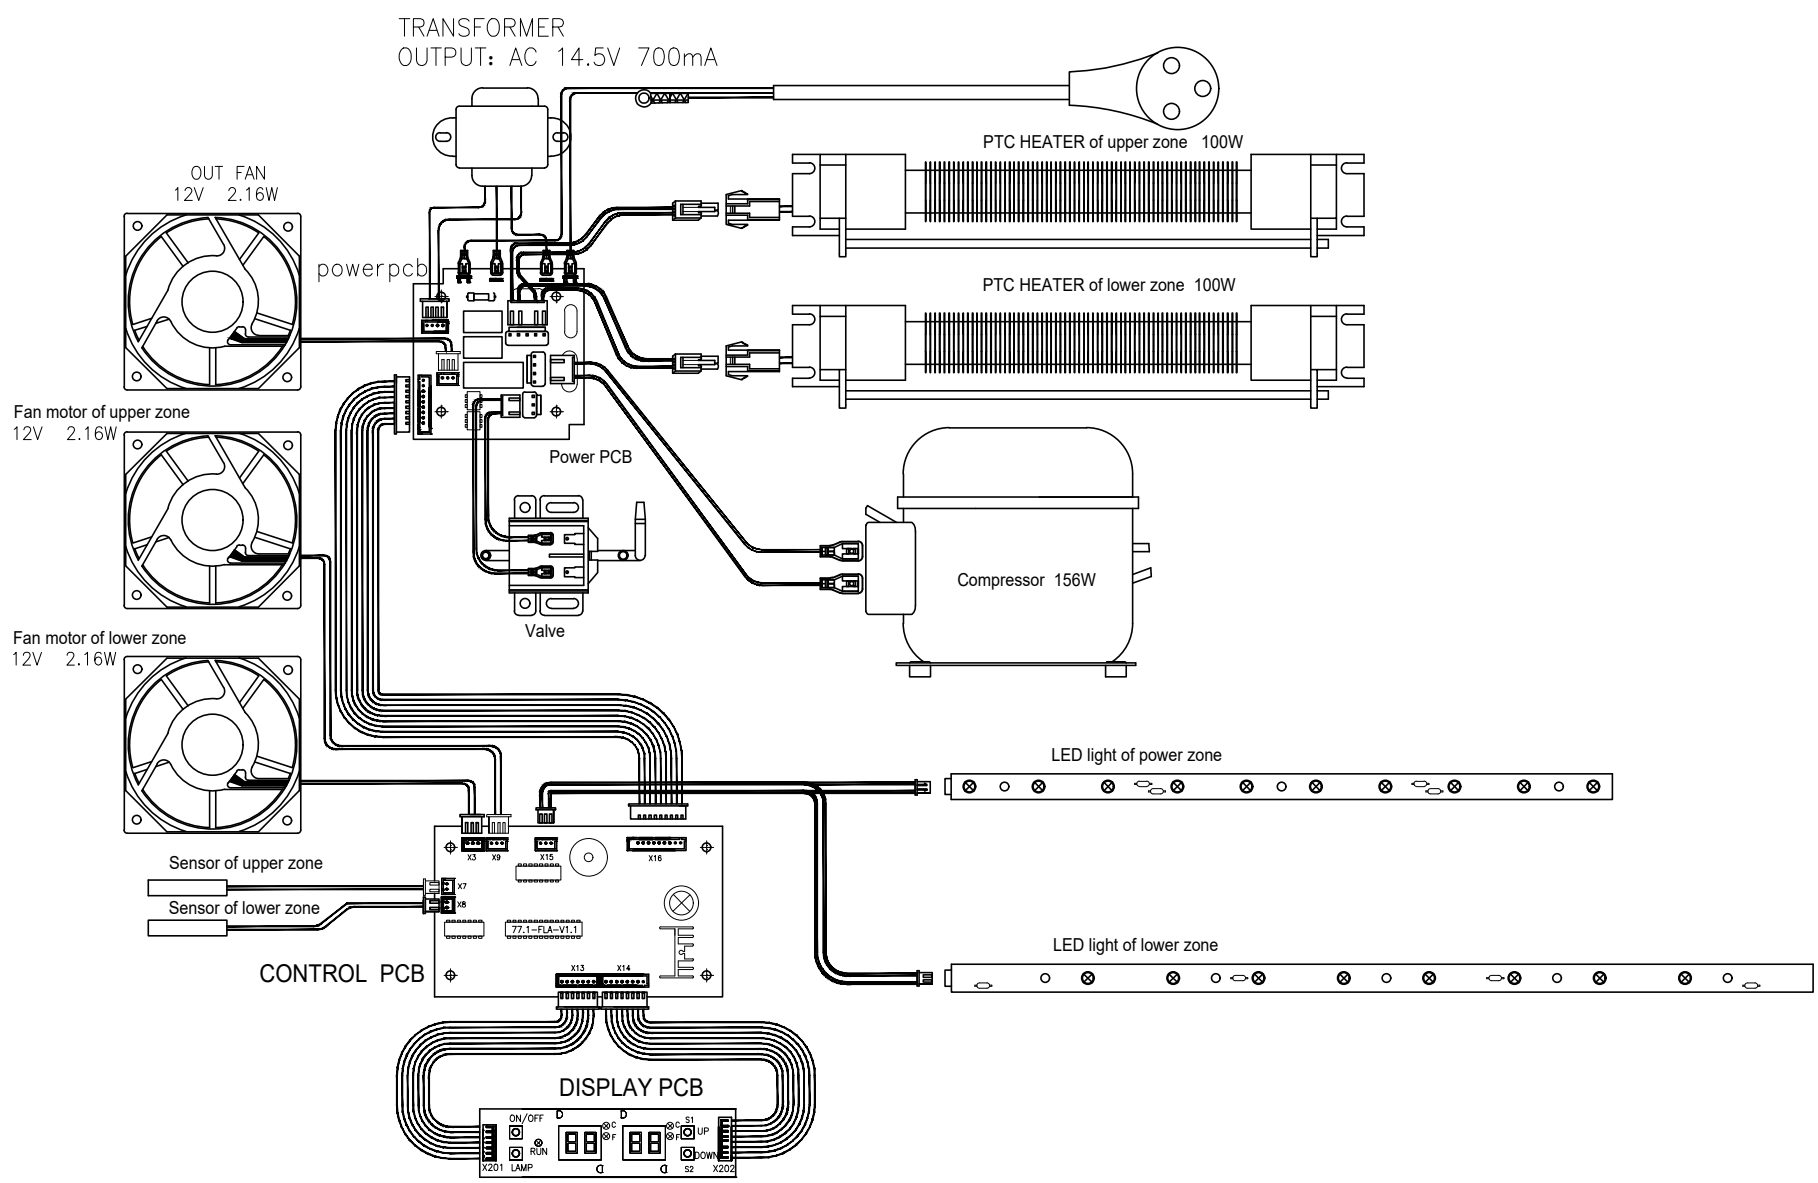

EDGE STAR[®]

Document Type: Wiring Diagram

Model: CWR1551DD

Version: V1.0 10122017

*Warranty service should be performed by an authorized service representative only.